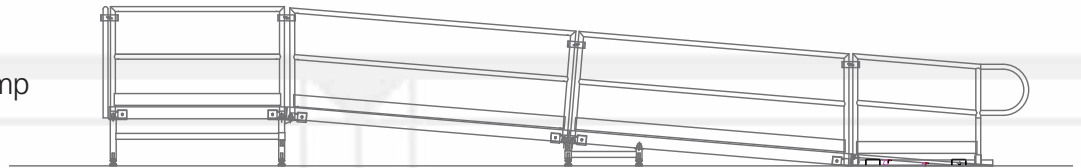

ADA - COMPLIANT RAMP

Many venues and events require ADA access, which is why Staging Concepts offers portable ADA-compliant ramps to match up to its portable stage equipment. These ramps are available to match your stage height, whether it is fixed or adjustable. Additionally, Staging Concepts' ADA-compliant ramps can be custom designed to meet the needs of the space. Contact your sales representative to discuss your specific ADA-compliant ramp needs.

The following are example layouts for a 36" high ADA-compliant ramp matching up to a 36" high stage.

Side A – Elevation View
36" high ADA-Compliant Ramp

Side B – Elevation View
36" high ADA-Compliant Ramp

Side C – Elevation View
36" high ADA-Compliant Ramp

56" high ADA-Compliant Ramp for 56" high Stage – actual photo