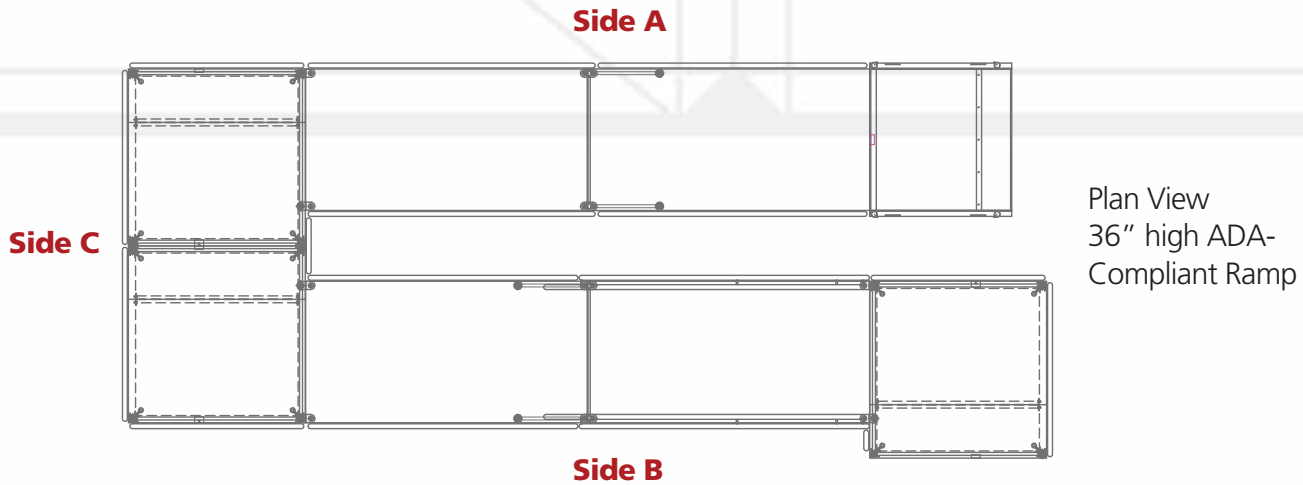

ADA - COMPLIANT RAMP

Many venues and events require ADA access, which is why Staging Concepts offers portable ADA-compliant ramps to match up to its portable stage equipment. These ramps are available to match your stage height, whether it is fixed or adjustable. Additionally, Staging Concepts' ADA-compliant ramps can be custom designed to meet the needs of the space. Contact your sales representative to discuss your specific ADA-compliant ramp needs.

The following are example layouts for a 36" high ADA-compliant ramp matching up to a 36" high stage.

Side A – Elevation View
36" high ADA-Compliant Ramp

Side B – Elevation View
36" high ADA-Compliant Ramp

Side C – Elevation View
36" high ADA-Compliant Ramp

56" high ADA-Compliant Ramp for 56" high Stage – actual photo